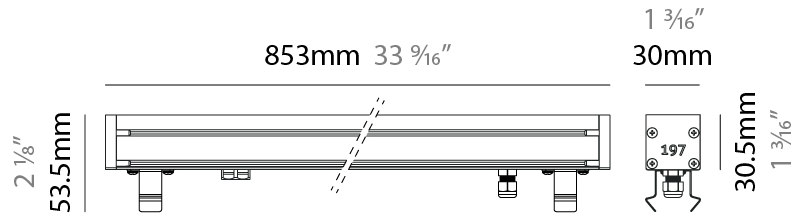

SLASH 30 RECESSED

E12I0053-

base number   Color   Lens
Temperature   Options

1. To build a product code in our configurator select the specify button on the base model # product page
2. To build a manual product code on this datasheet choose from the options listed below in blue font and add the suffix to the base model #

GENERAL

Series: Slash 30
Brand: Unonovesette
Division: Exterior
Mounting Type: Recessed
Mounting Location: In-Ground
Subcategory: Wallwash

PHYSICAL

Shape: Rectangle
Length (mm): 853
Length (in): 33 ³/₁₆
Width (mm): 30
Width (in): 1 ³/₁₆
Height (mm): 53.5
Height (in): 2 ¹/₈
Light Distribution: Adjustable / Direct
Diffuser: Extra clear tempered 6mm
Fixture Finish: ANA
Fixture Material: Extruded Aluminum
Cable Details: IP68 30cm Cable with Easy Lock system

ELECTRICAL

Lamp Type: LED
Input Wattage (W): 48
Total Output Wattage (W): 37.5
Dimming: Non-Dimmable
Driver Included: No
Driver Location: Remote
Driver Type: Constant Voltage - Universal
Driver Class: Class 2
Input Voltage (V): 120 - 277
Output Voltage (V): 24
Upon Request: Phase Dimming (120Vac only) / 0-10V Dimming

LED

Color Temperature (°K): 2200 / 2700 / 3000 / 4000
Max. Delivered Lumen (lm): 3420 (3000K)
CRI: >90 CRI
Lamp Life (hrs): 100000

OPTICAL

Optic°: 12 / 21 / 31 / 46 / 13x36
Adjustability: Tilt ±20°

RATINGS AND CERTIFICATIONS

Certified By: Certified for North American Standards
IP rating: IP67
IK Rating: IK06